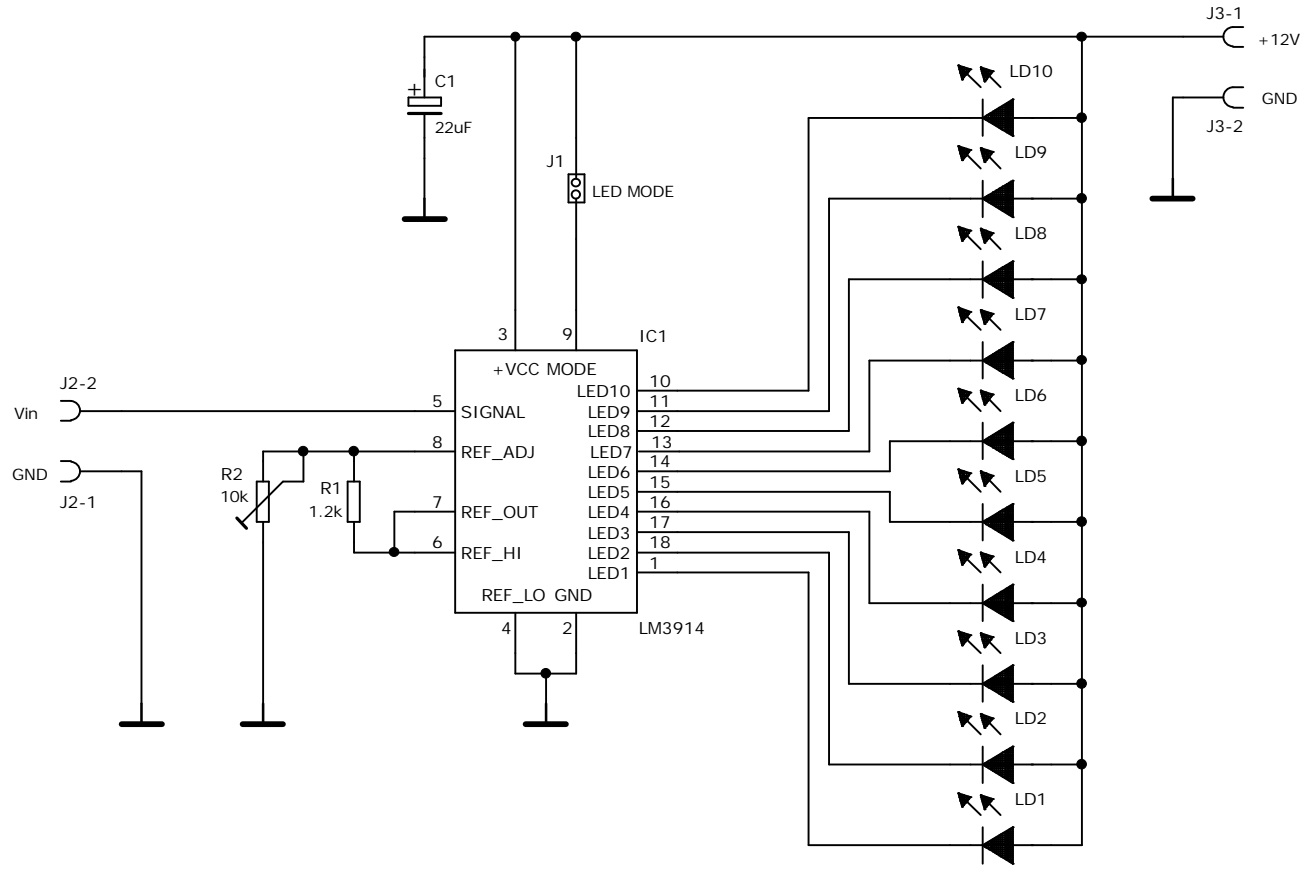

6

5

4

3

2

1

D

D

C

C

B

B

A

A

TietoPetri Oy

<http://www.tietopetri.fi>

DRAWN:	PKo	DATED:	01.02.2010
CHECKED:		DATED:	

TITLE:	LED JÄNNITEMITTARI