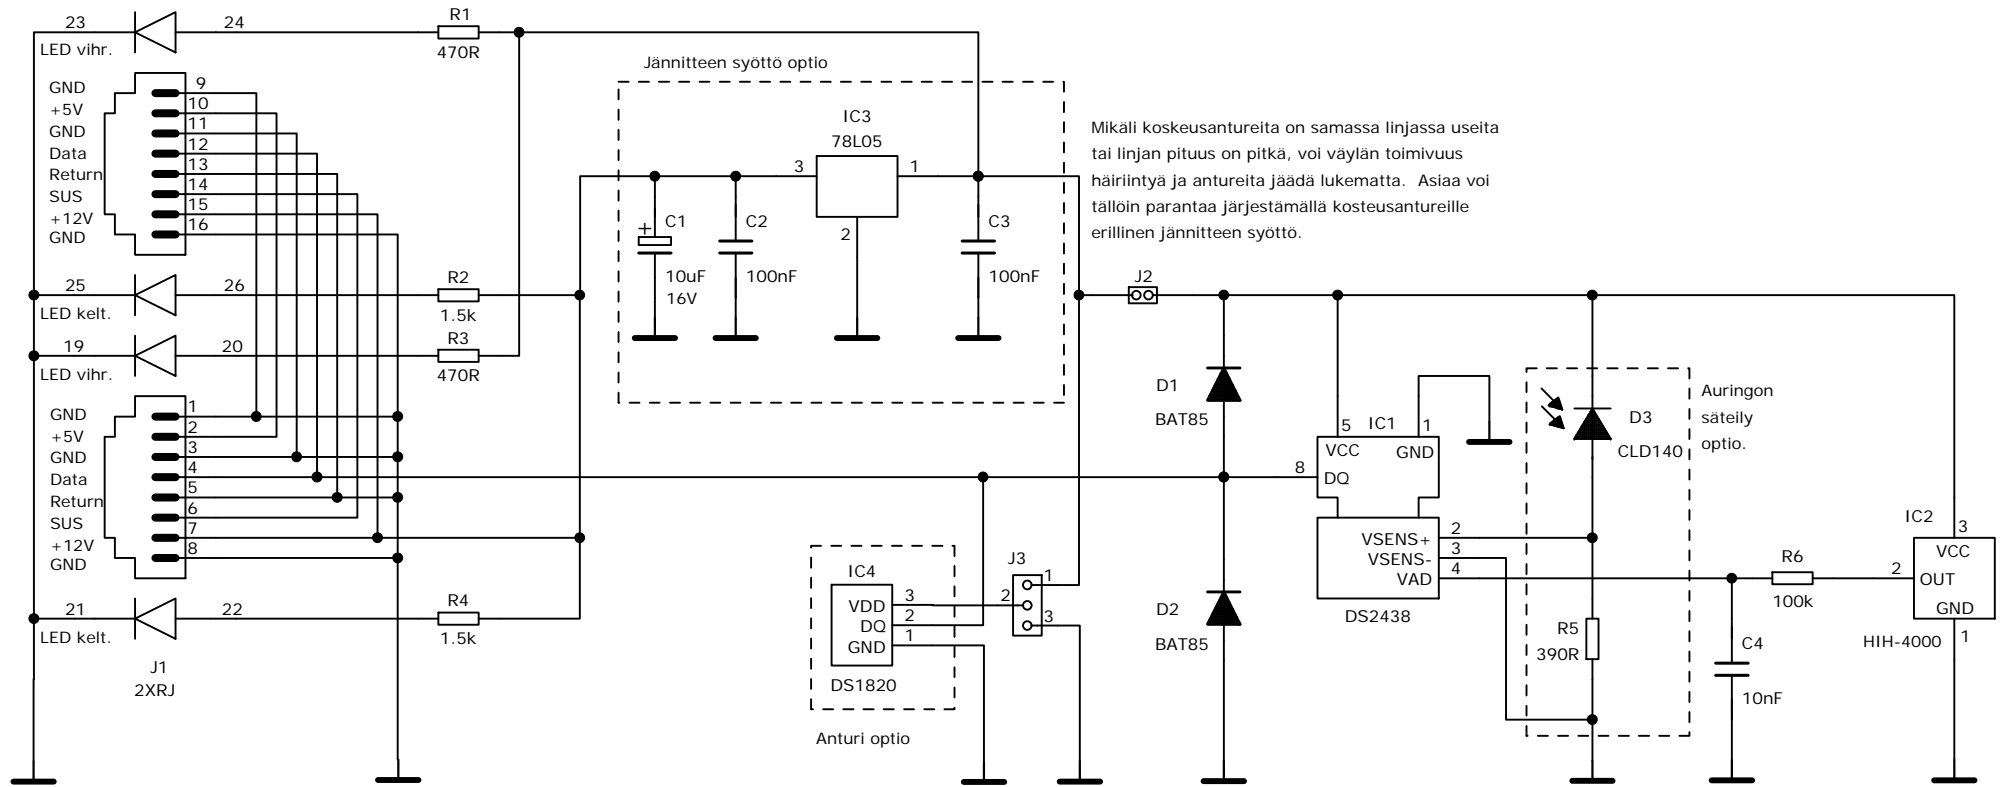

6

5

4

3

2

1

D

D

C

C

B

B

A

A

TietoPetri Oy

<http://www.tietopetri.fi>

DRAWN:	PKo	DATED:	01.06.2009
CHECKED:		DATED:	

KOSTEUSANTURILEVY