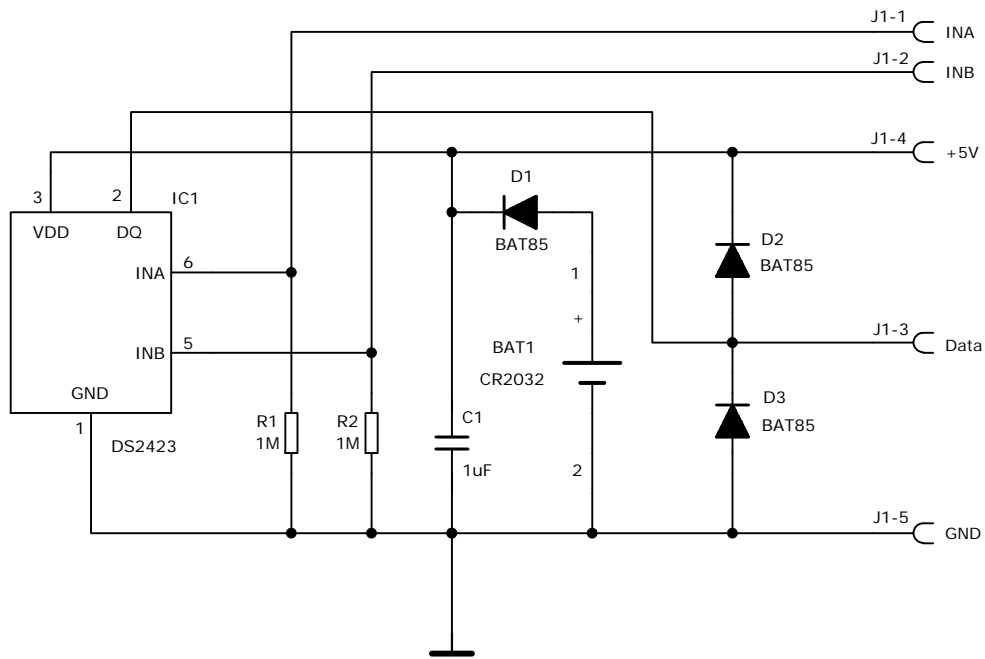

C

C

B

B

A

A

TietoPetri Oy
<http://www.tietopetri.fi>

DRAWN:	DATED:	1-WIRE LASKURI
PKo	01.03.2011	
CHECKED:	DATED:	