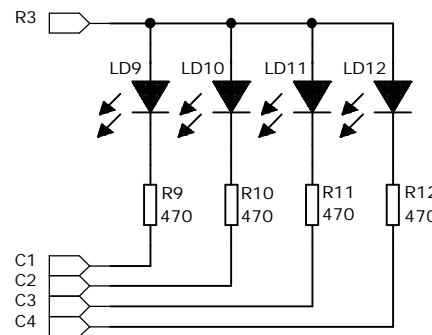

6

5

4

3

2

1

TietoPietri Oy

<http://www.tietopetri.fi>

DRAWN:	PKo	DATED:	01.02.2008
CHECKED:		DATED:	

4x4 LED-MATRIISI