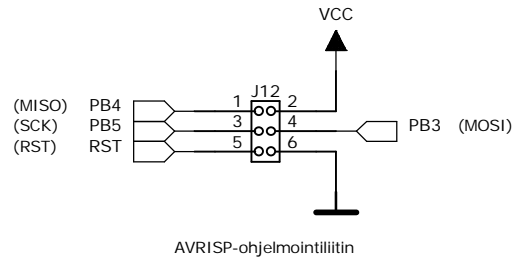

6

5

4

3

2

1

TietoPietri Oy

<http://www.tietopetri.fi>

DRAWN:	PKo	DATED:	01.02.2008
CHECKED:		DATED:	

4x4 LED-MATRIISI