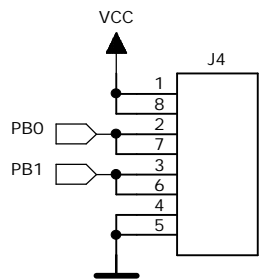

6

5

4

3

2

1

TietoPietri Oy

<http://www.tietopetri.fi>

DRAWN:	PKo	DATED:	01.02.2008
CHECKED:		DATED:	

4x4 LED-MATRIISI