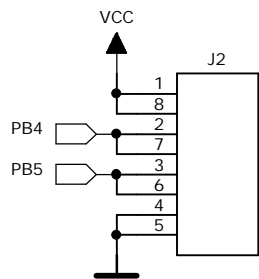

6

5

4

3

2

1

TietoPietri Oy

<http://www.tietopetri.fi>

DRAWN:	PKo	DATED:	01.02.2008
CHECKED:		DATED:	

4x4 LED-MATRIISI