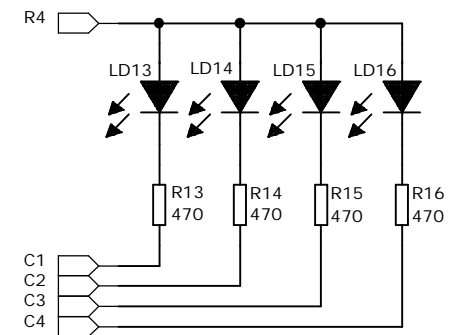

6

5

4

3

2

1

TietoPietri Oy

<http://www.tietopetri.fi>

DRAWN:	PKo	DATED:	01.02.2008
CHECKED:		DATED:	

4x4 LED-MATRIISI