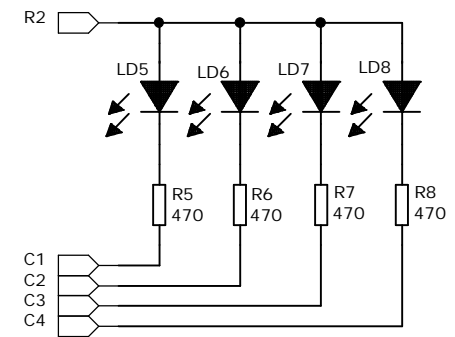

6

5

4

3

2

1

TietoPietri Oy

<http://www.tietopetri.fi>

DRAWN:	PKo	DATED:	01.02.2008
CHECKED:		DATED:	

4x4 LED-MATRIISI