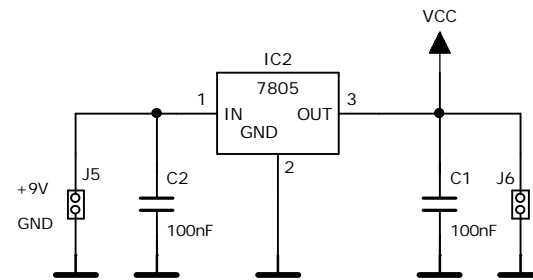

6

5

4

3

2

1

TietoPietri Oy

<http://www.tietopetri.fi>

DRAWN:	PKo	DATED:	01.02.2008
CHECKED:		DATED:	

4x4 LED-MATRIISI