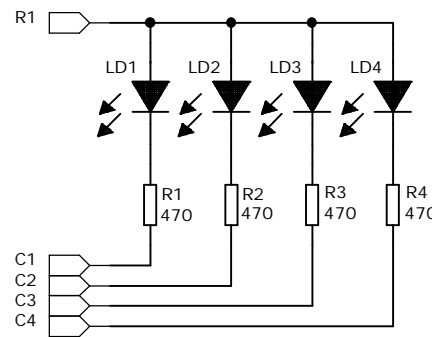

6

5

4

3

2

1

TietoPietri Oy

<http://www.tietopetri.fi>

DRAWN:	PKo	DATED:	01.02.2008
CHECKED:		DATED:	

4x4 LED-MATRIISI