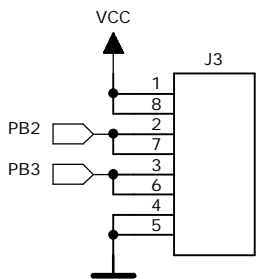

6

5

4

3

2

1

TietoPietri Oy

<http://www.tietopetri.fi>

DRAWN:	PKo	DATED:	01.02.2008
CHECKED:		DATED:	

4x4 LED-MATRIISI