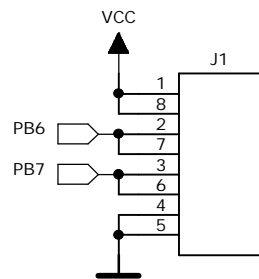

6

5

4

3

2

1

TietoPietri Oy

<http://www.tietopetri.fi>

DRAWN:	PKo	DATED:	01.02.2008
CHECKED:		DATED:	

4x4 LED-MATRIISI