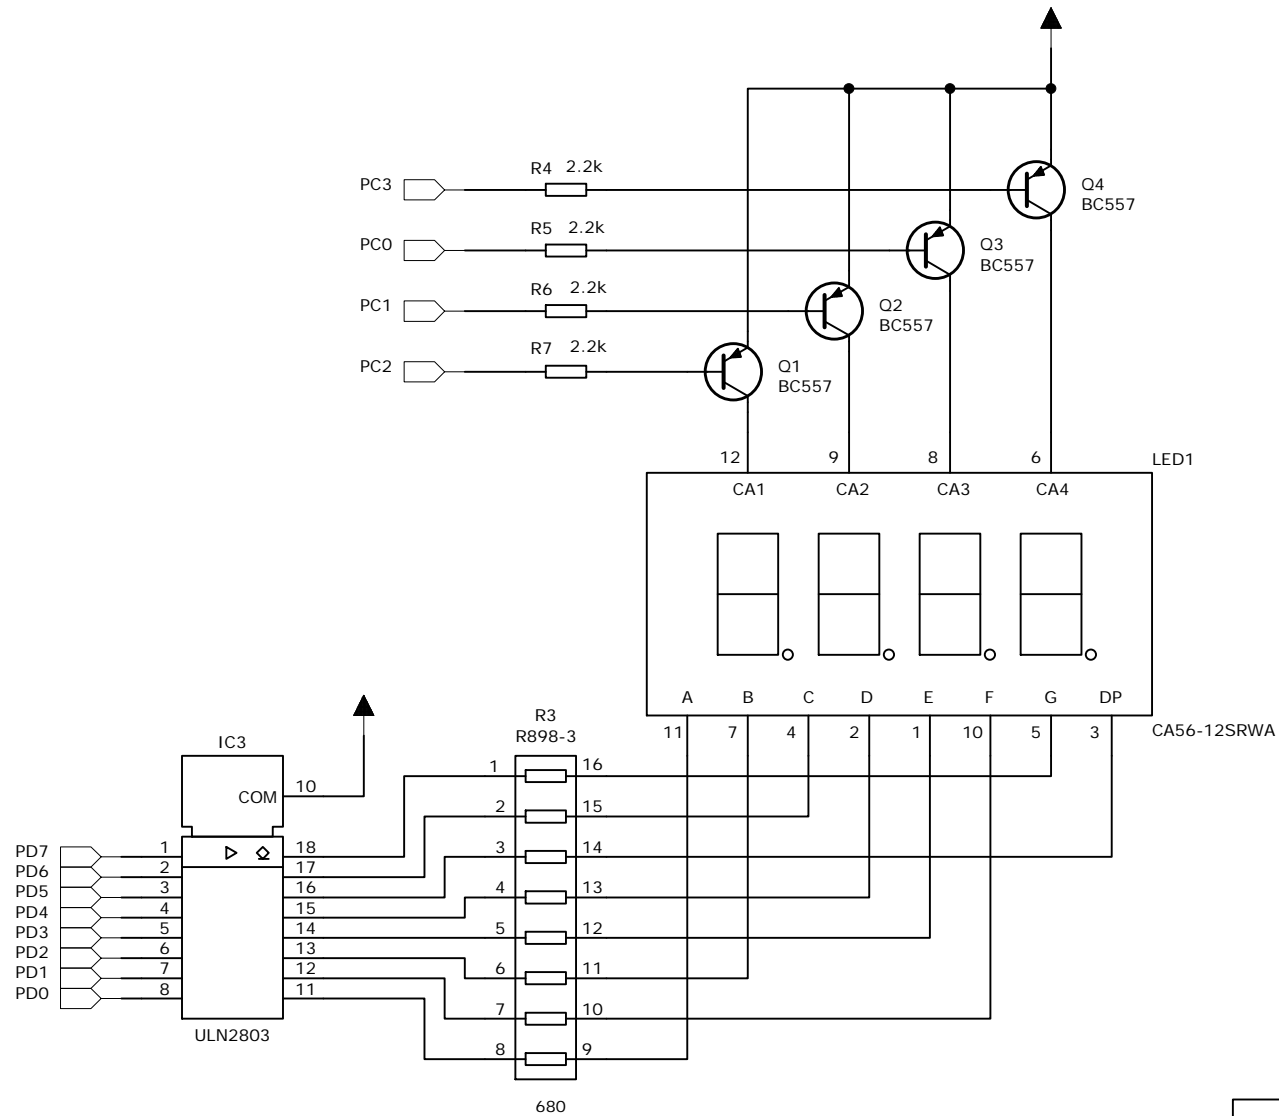

6

5

4

3

2

1

D

D

C

C

B

B

A

A

TietoPetri Oy

<http://www.tietopetri.fi>

DRAWN:	DATED:	TITLE:
PKo	25.10.2009	ATmega88-LED
CHECKED:	DATED: