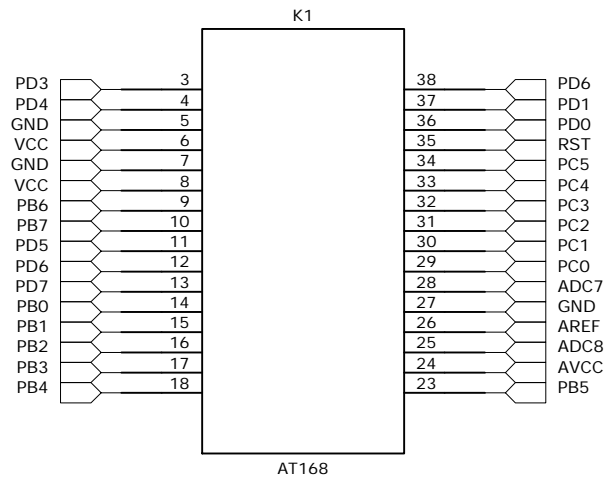

6

5

4

3

2

1

D

D

C

C

B

B

A

A

TietoPetri Oy

<http://www.tietopetri.fi>

DRAWN:	DATED:	TITLE:
PKo	01.03.2011	AT168-MODUULI
CHECKED:	DATED: