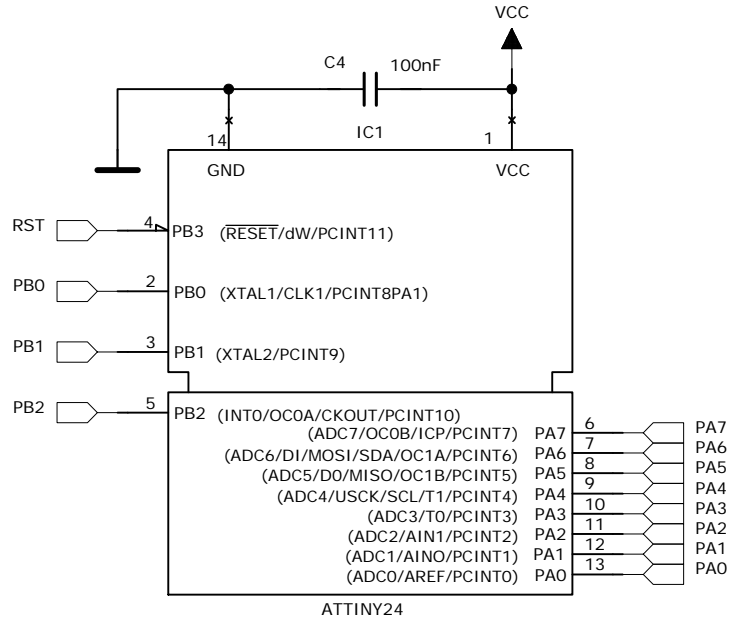

6

5

4

3

2

1

TietoPetri Oy

<http://www.tietopetri.fi>

DRAWN:	DATED:
PKo	01.02.2008
CHECKED:	DATED:

TITLE:
AT24/44/84 PROTO BOARD