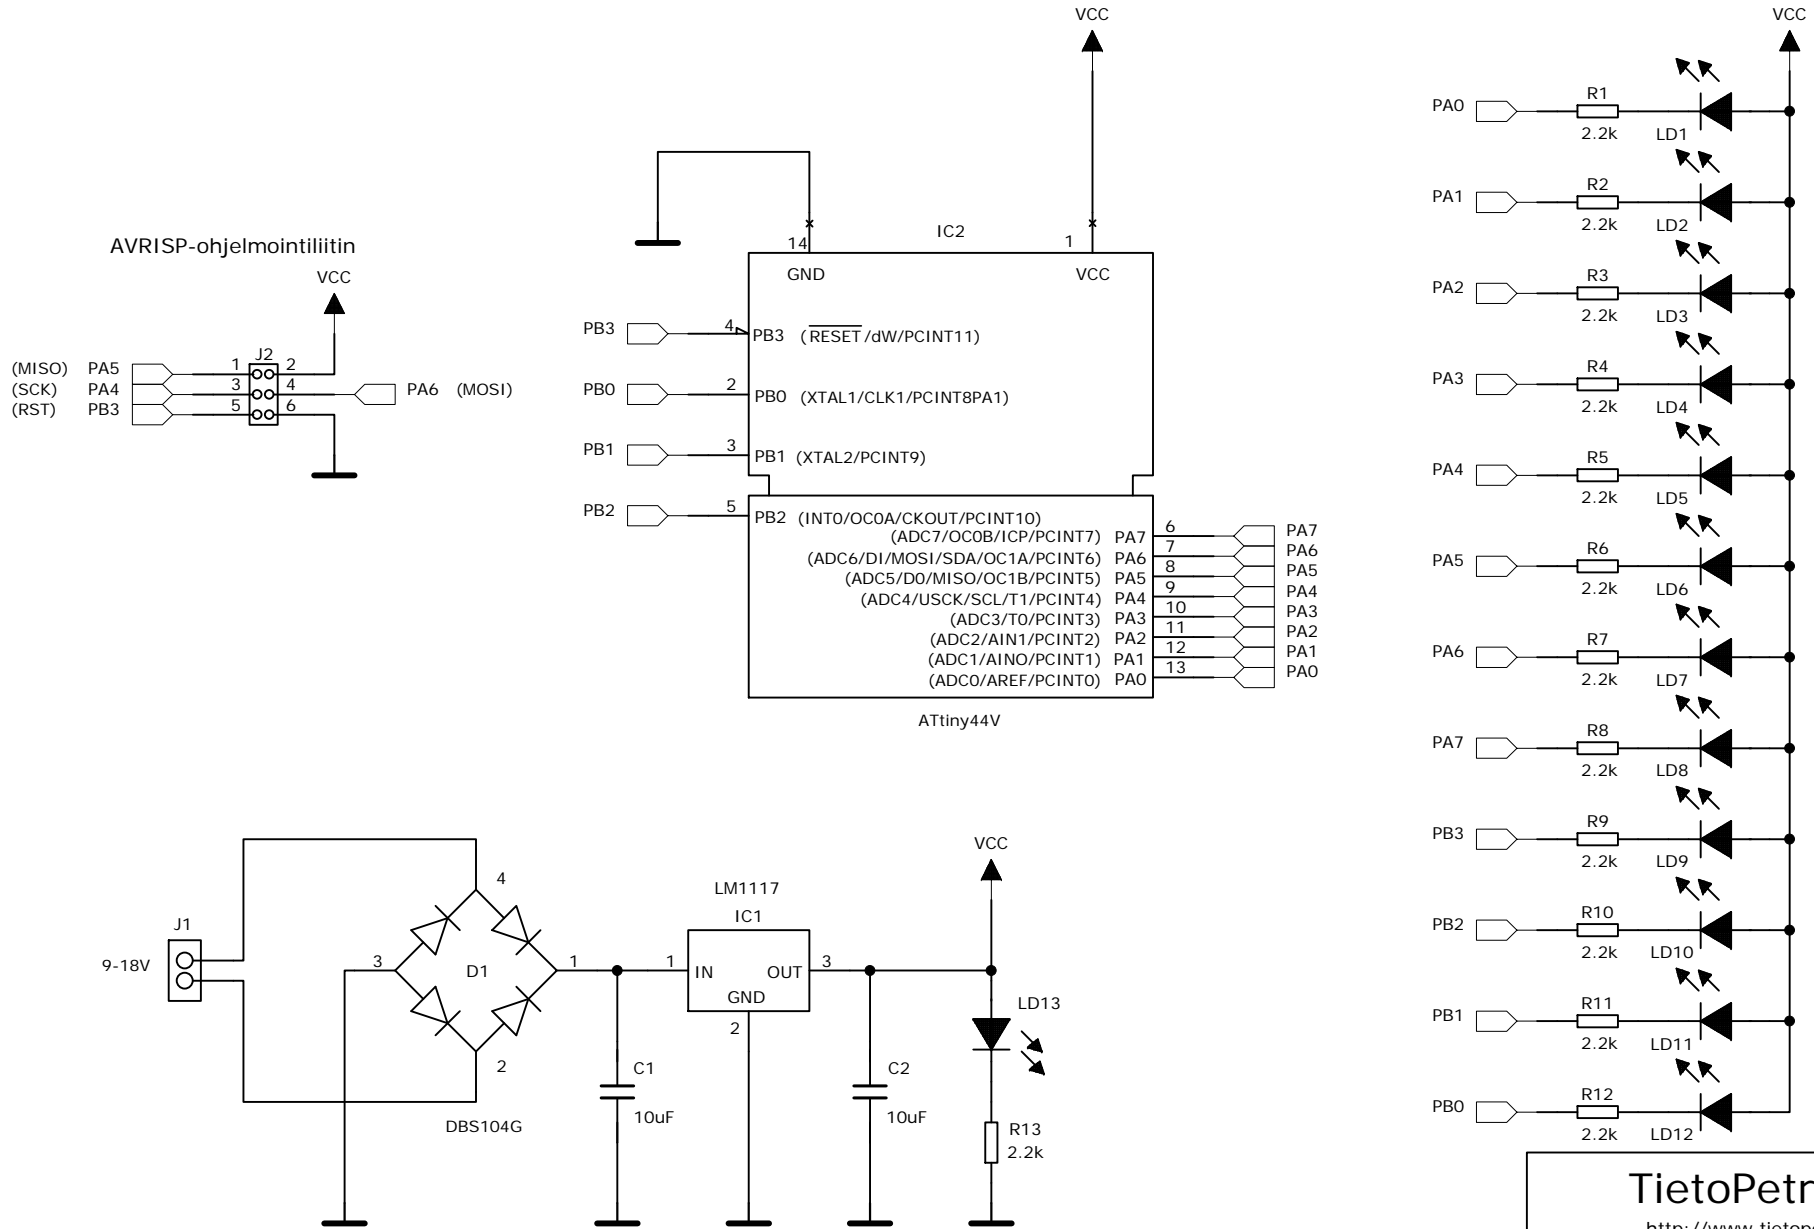

6

5

4

3

2

1

D

D

C

C

B

B

A

A

TietoPetri Oy

<http://www.tietopetri.fi>

DRAWN: PKo	DATED: 01.06.2009	TITLE: ATtiny24/44/84 BOARD
CHECKED:	DATED: