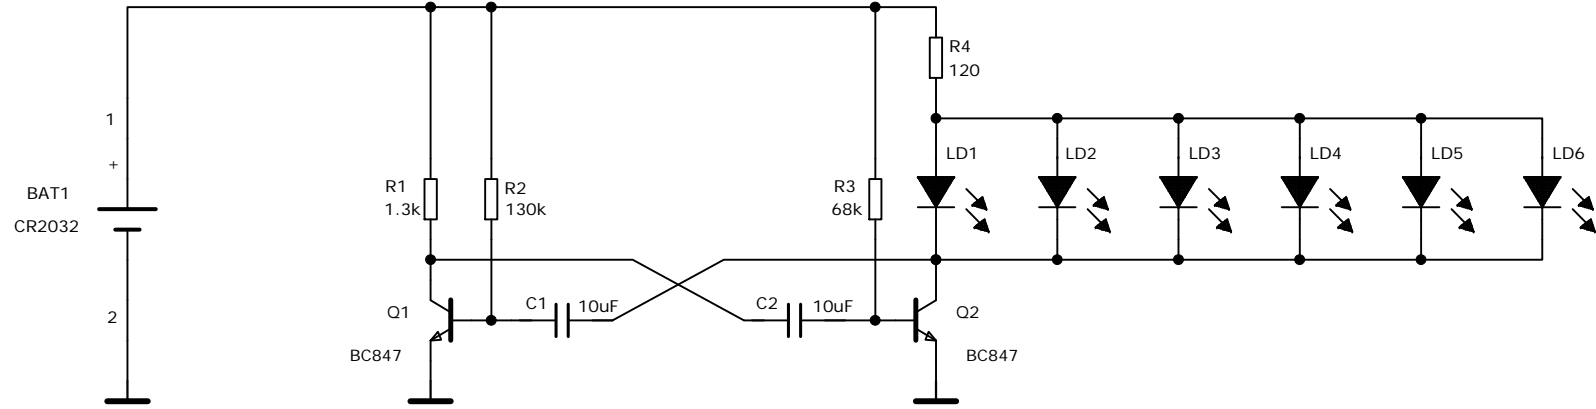

6

5

4

3

2

1

D

D

C

C

B

B

A

A

TietoPetri Oy

<http://www.tietopetri.fi>

DRAWN:	DATED:
PKo	01.06.2010
CHECKED:	DATED:

TITLE:
SMD HYMYNAAMA