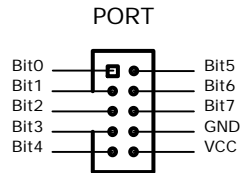

6

5

4

3

2

1

D

D

C

C

B

B

A

A

TietoPetri Oy

<http://www.tietopetri.fi>

DRAWN:	PKo	DATED:	01.06.2010
CHECKED:		DATED:	

TITLE:	I/O-LEVY