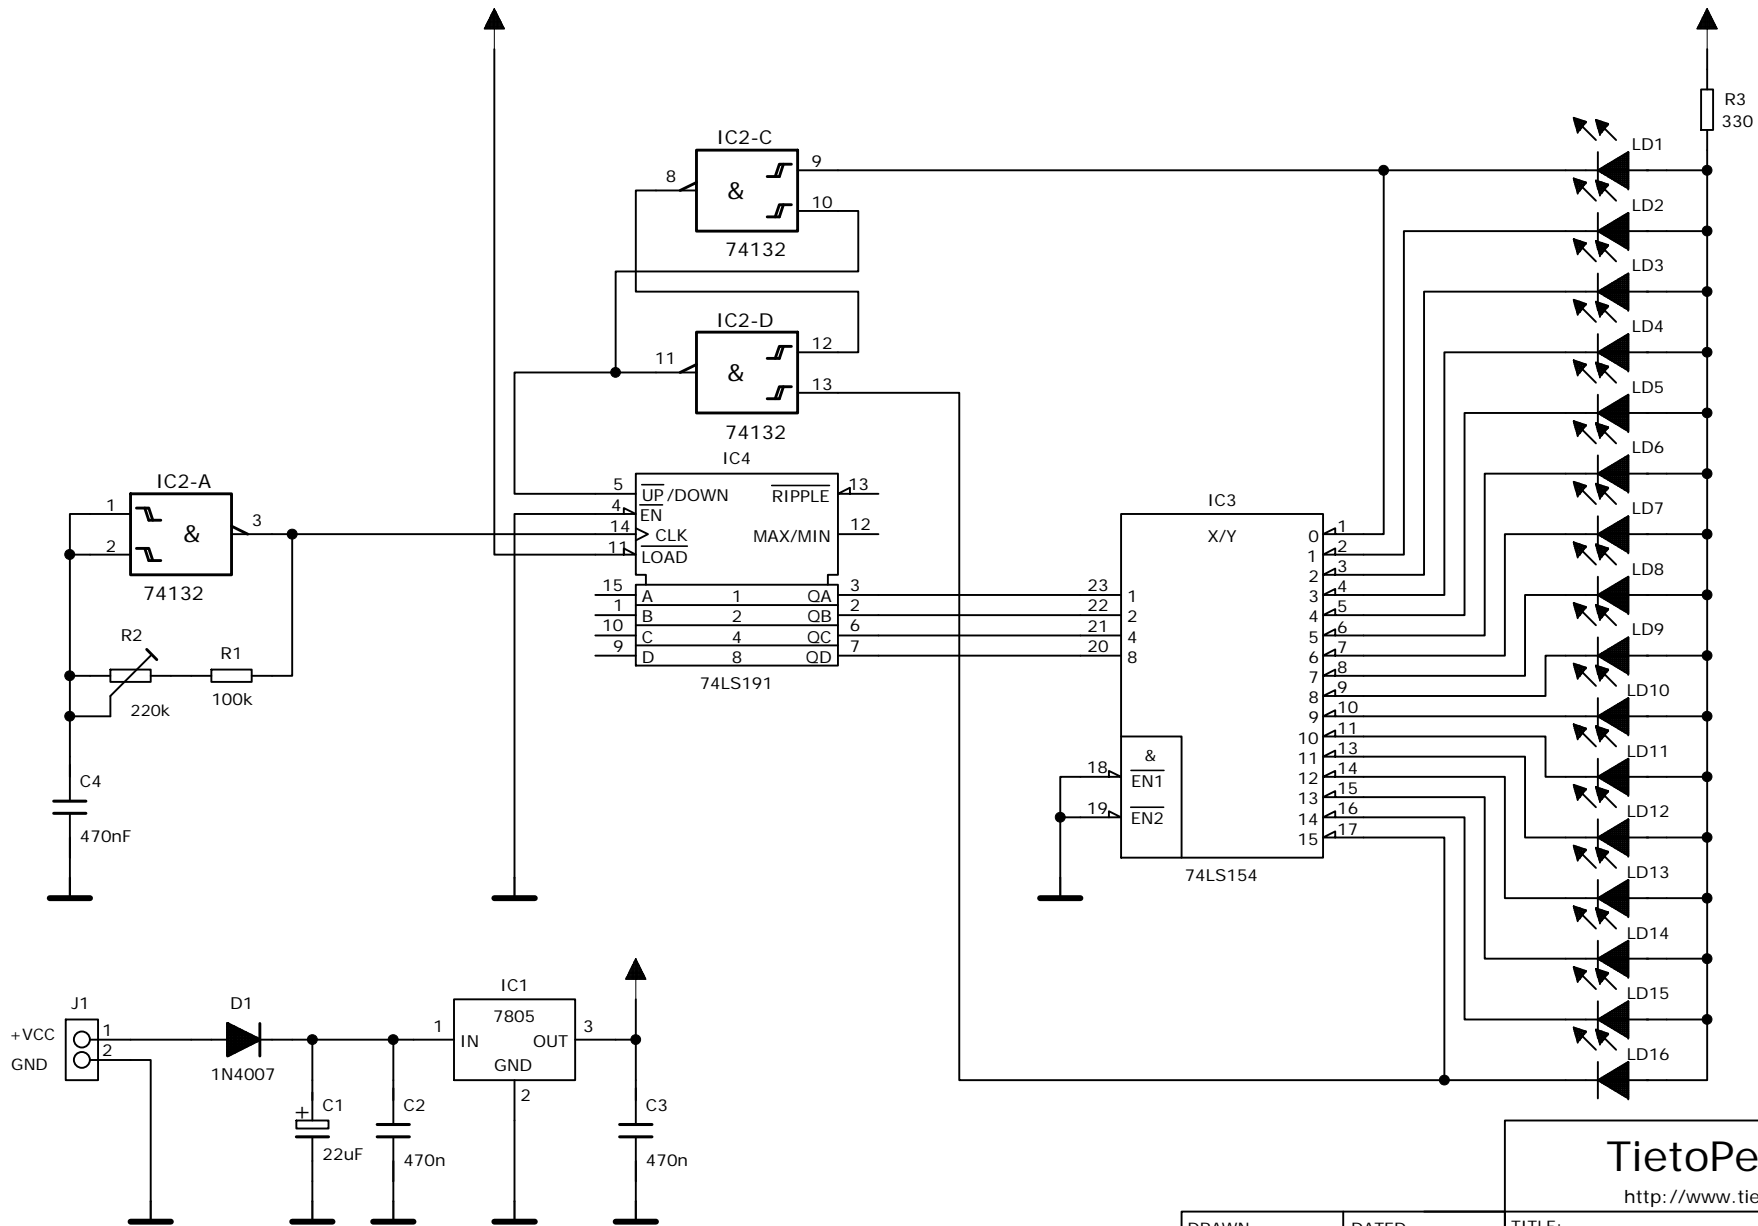

6

5

4

3

2

1

D

D

C

C

B

B

A

A

TietoPetri Oy

<http://www.tietopetri.fi>

DRAWN:	DATED:
PKo	01.08.2009
CHECKED:	DATED:

KULKEVAVALO