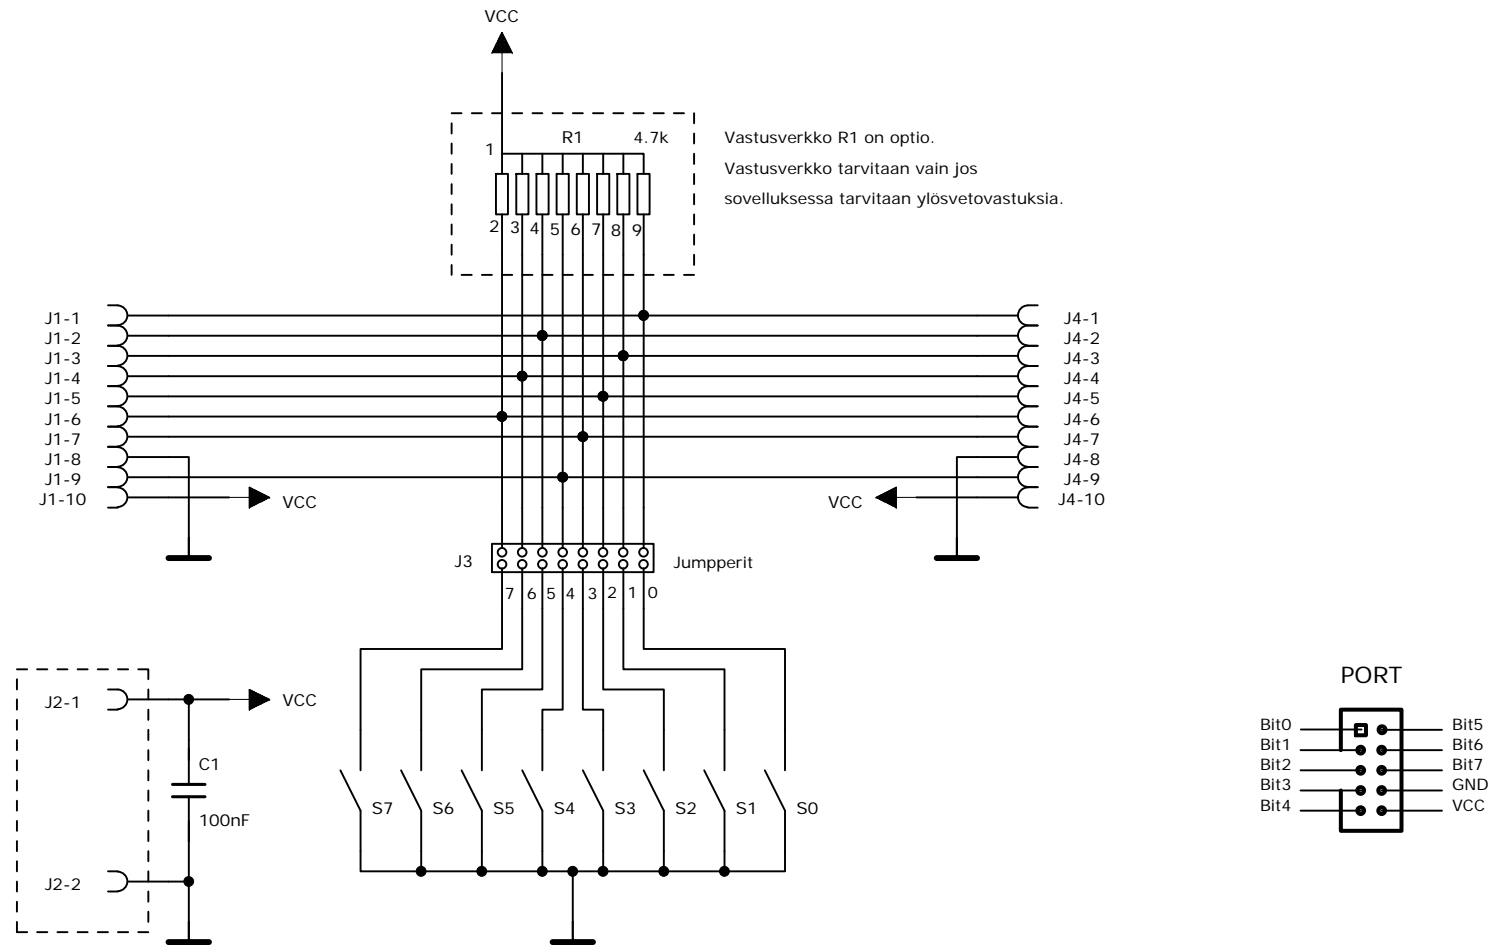

6

5

4

3

2

1

D

D

C

C

B

B

A

A

TietoPetri Oy

<http://www.tietopetri.fi>

DRAWN:

PKo

DATED:

01.08.2008

TITLE:

KYTKINLEVY

CHECKED:

DATED: