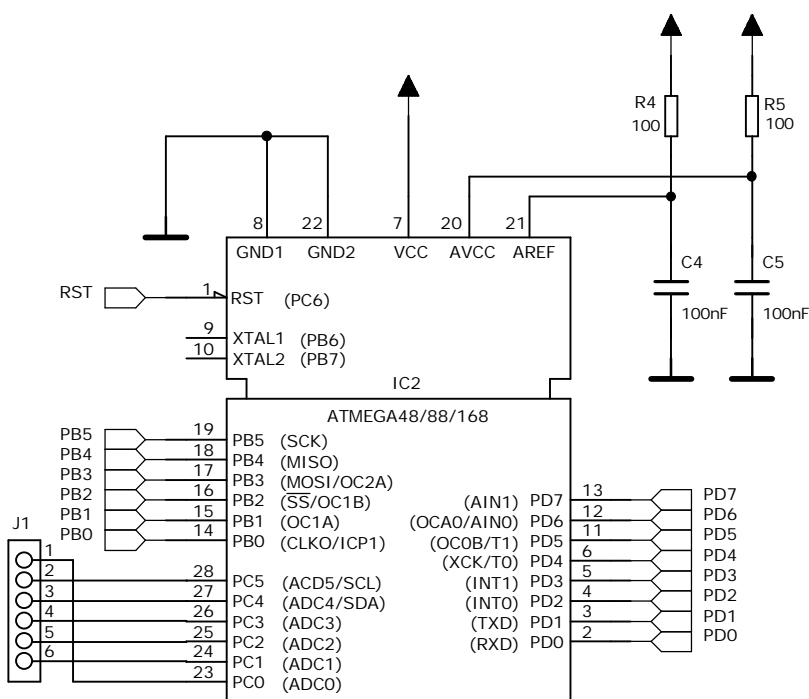

6

5

4

3

2

1

TietoPetri Oy

<http://www.tietopetri.fi>

LCD10 BOARD

DRAWN:	PKo	DATED:	01.02.2011
CHECKED:		DATED:	

TITLE:	LCD10 BOARD