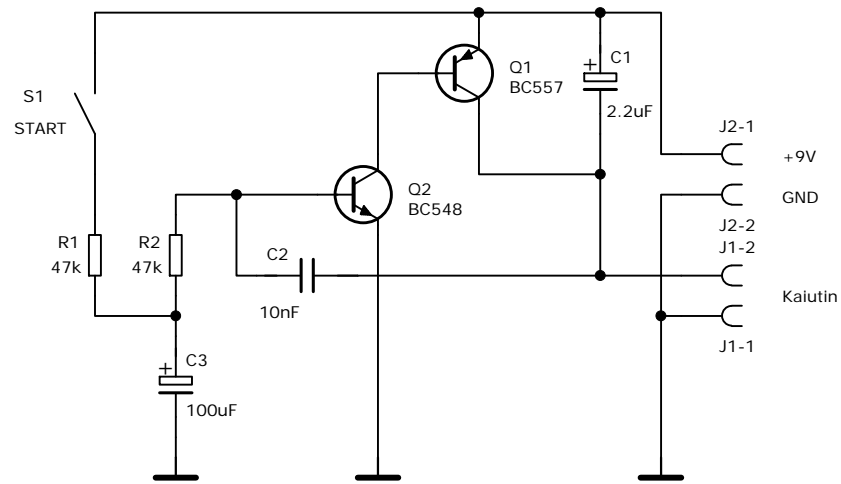

6

5

4

3

2

1

D

D

C

C

B

B

A

A

TietoPetri Oy

<http://www.tietopetri.fi>

DRAWN:	DATED:
PKo	01.02.2009
CHECKED:	DATED:

TITLE:
PALOSIREENI