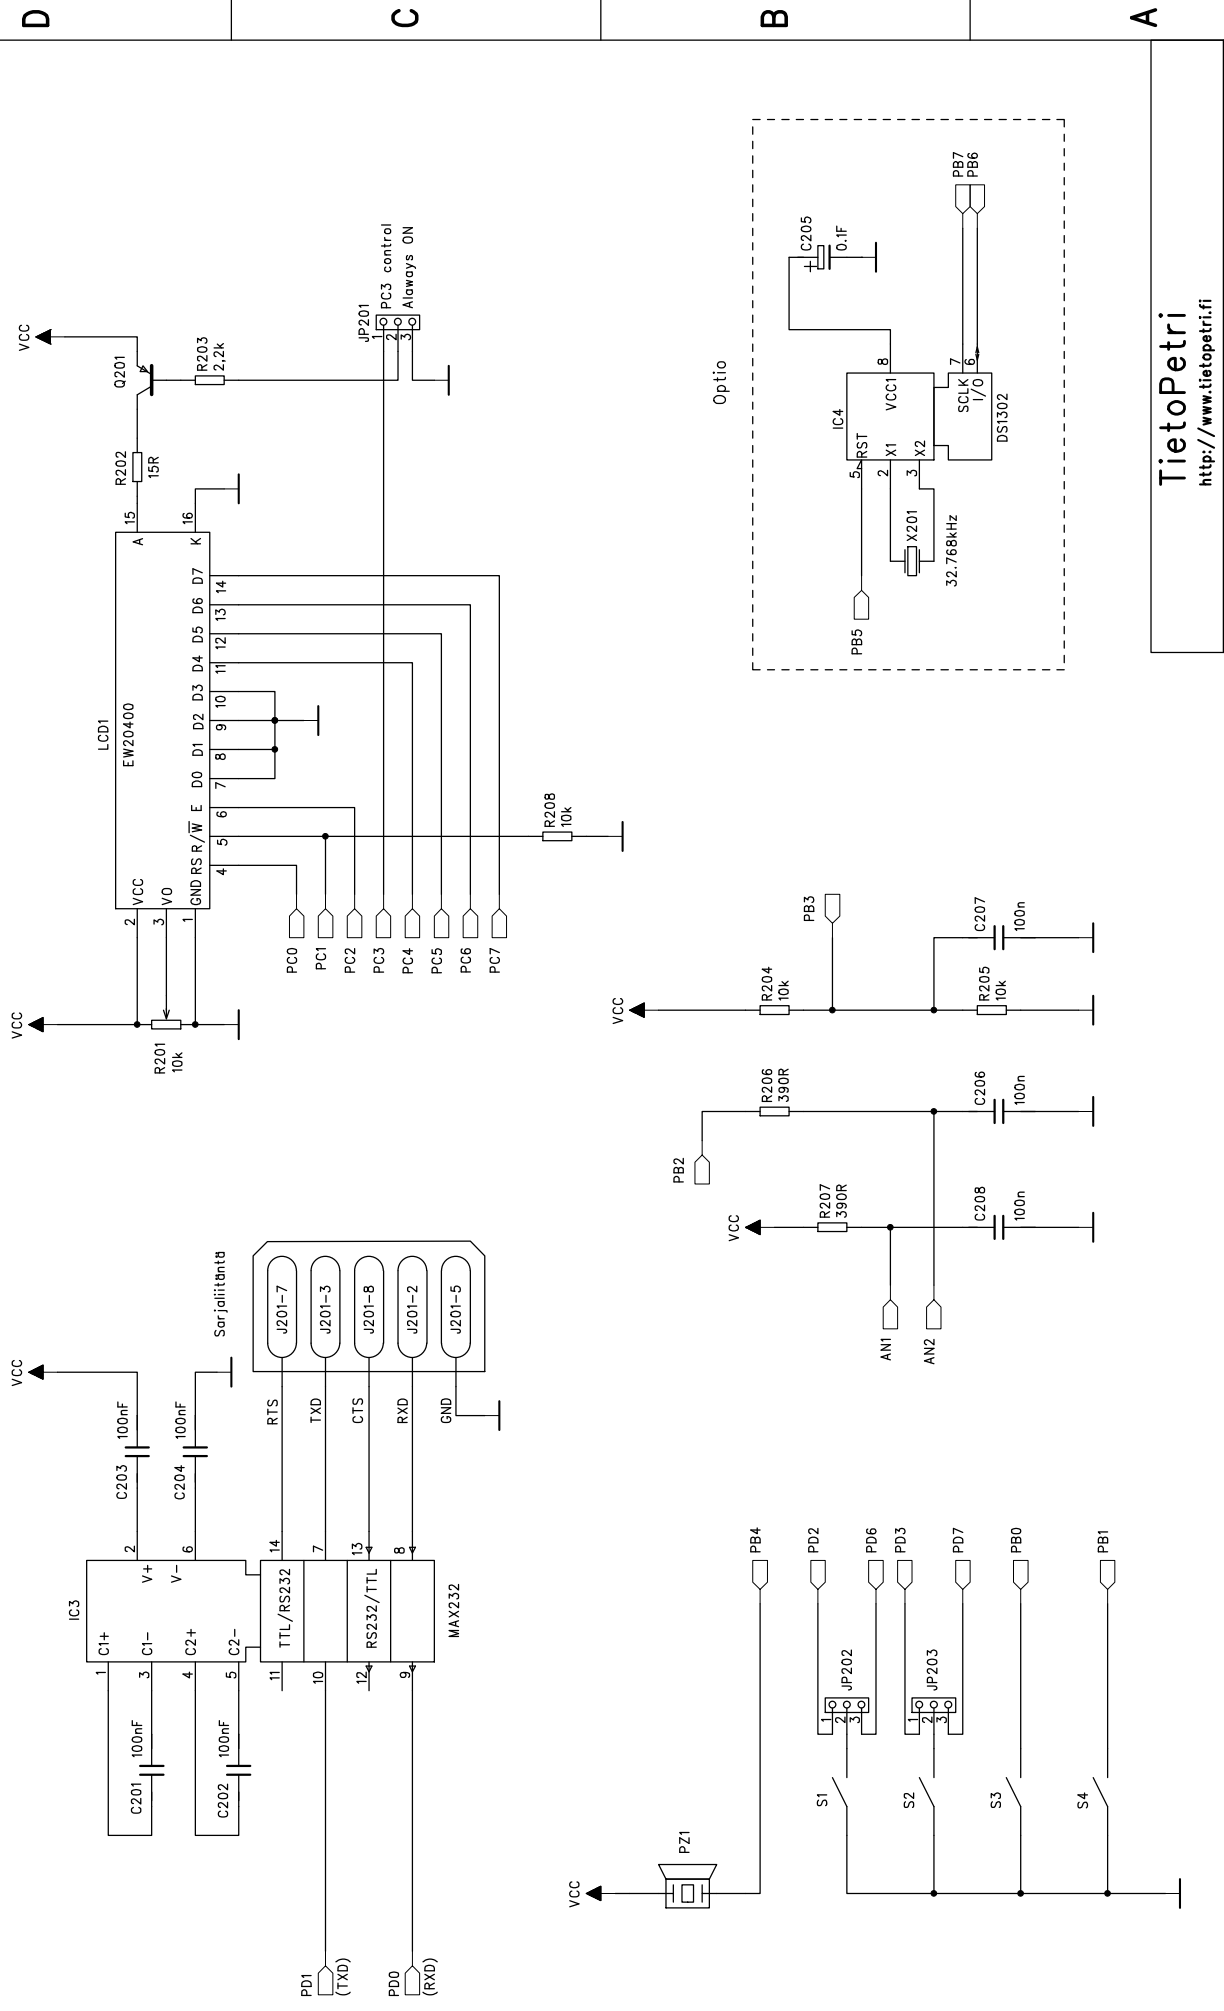

TietoPetri
<http://www.tietopetri.fi>

TITLE: AVR ATmega32 Project Board CPU

DRAWN:	PKG:	DATED: 01.07.2009
CHECKED:		DATED:

TietoPetri
<http://www.tietopetri.fi>

TITLE:

AVR ATmega32 Project Board
 Display, Serial Interface and Switches

DRAWN: PKG DATED: 01.07.2009

CHECKED: DATED:

6 5 4 3 2 1

D C B A

6

5

4

3