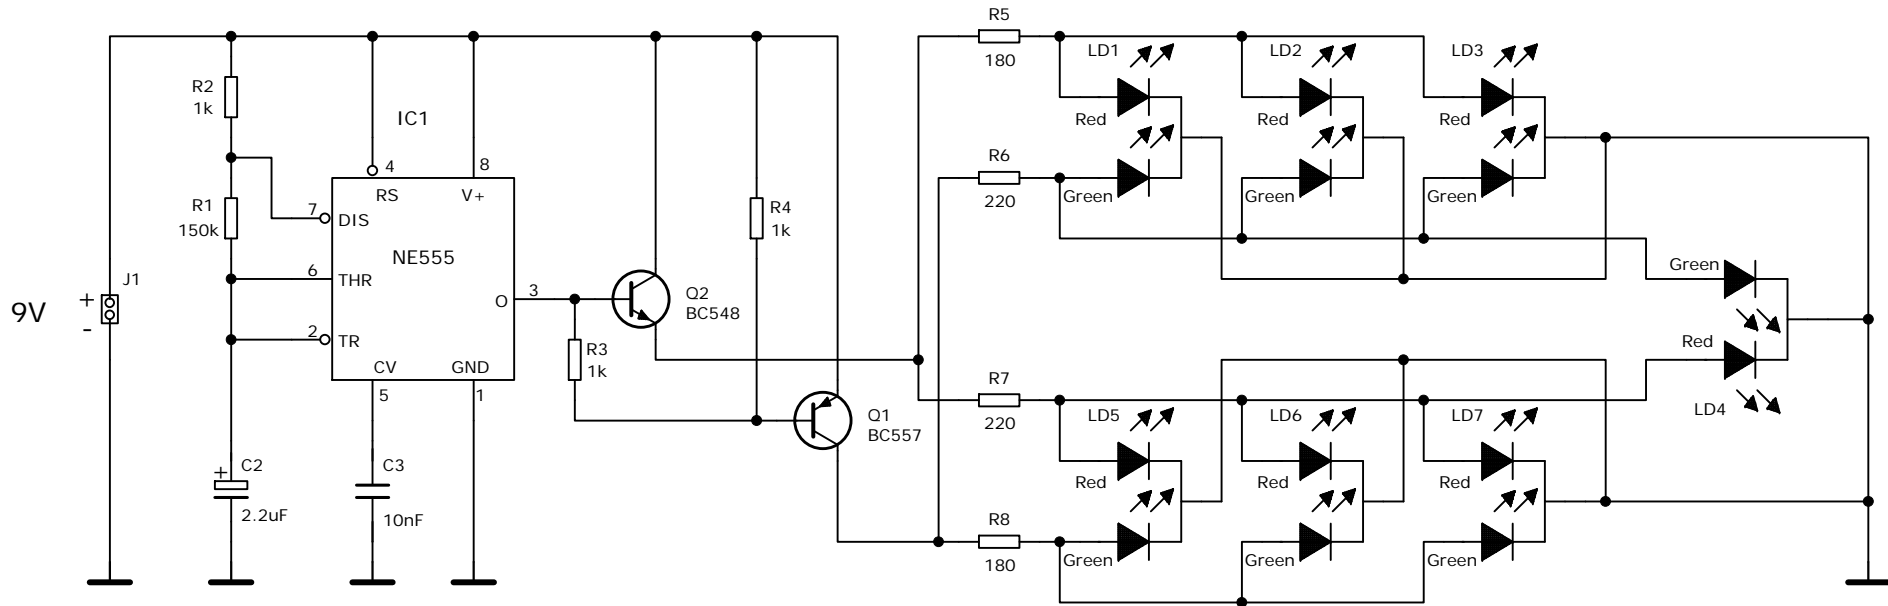

6

5

4

3

2

1

D

D

C

C

B

B

A

A

TietoPetri Oy

<http://www.tietopetri.fi>

DRAWN:	DATED:
PKo	01.06.2009
CHECKED:	DATED:

TITLE:
R/G-LED VILKKU