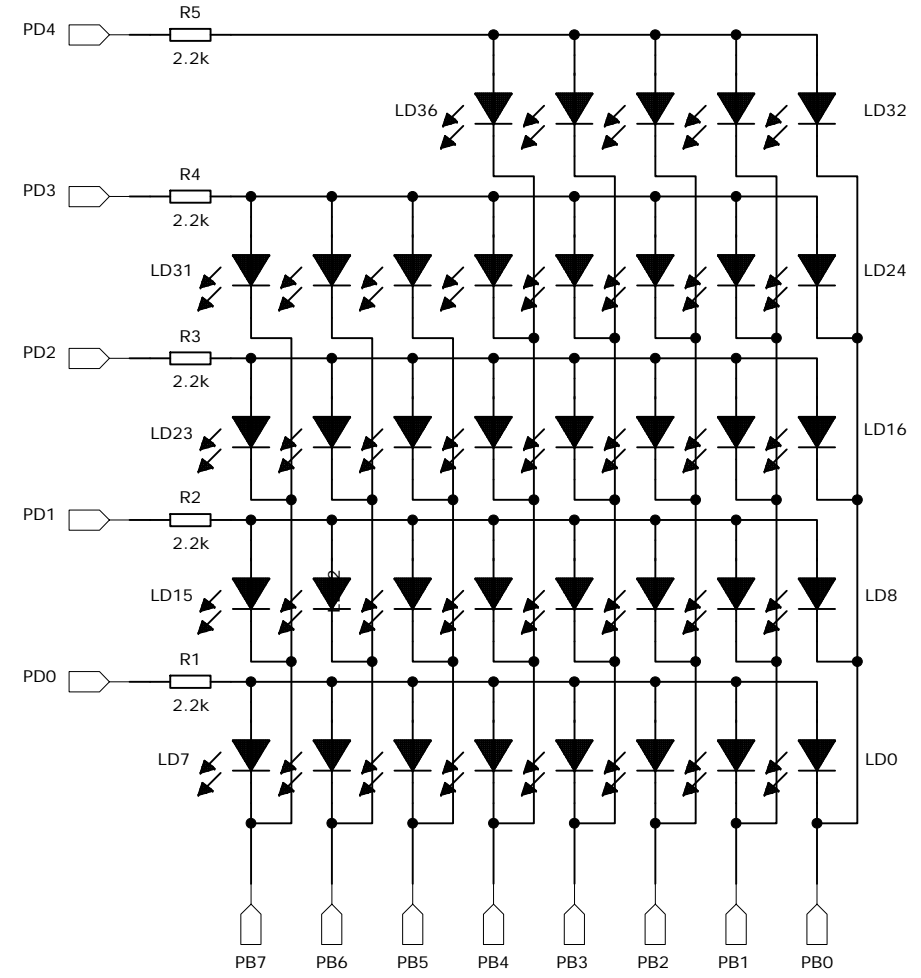

6

5

4

3

2

1

D

D

C

C

B

B

A

A

TietoPetri Oy

<http://www.tietopetri.fi>

DRAWN:	DATED:	TITLE:
PKo	01.10.2009	
CHECKED:	DATED:	

SMD RULETTI