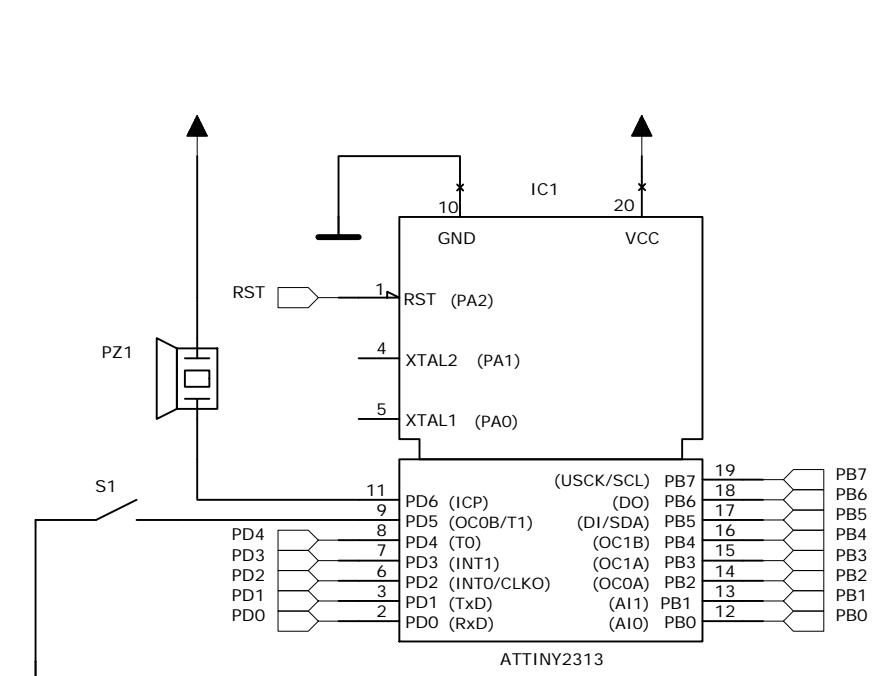

6

5

4

3

2

1

D

D

C

C

B

B

A

A

TietoPetri Oy

<http://www.tietopetri.fi>

DRAWN:	DATED:	TITLE:
PKo	01.10.2009	
CHECKED:	DATED:	

SMD RULETTI