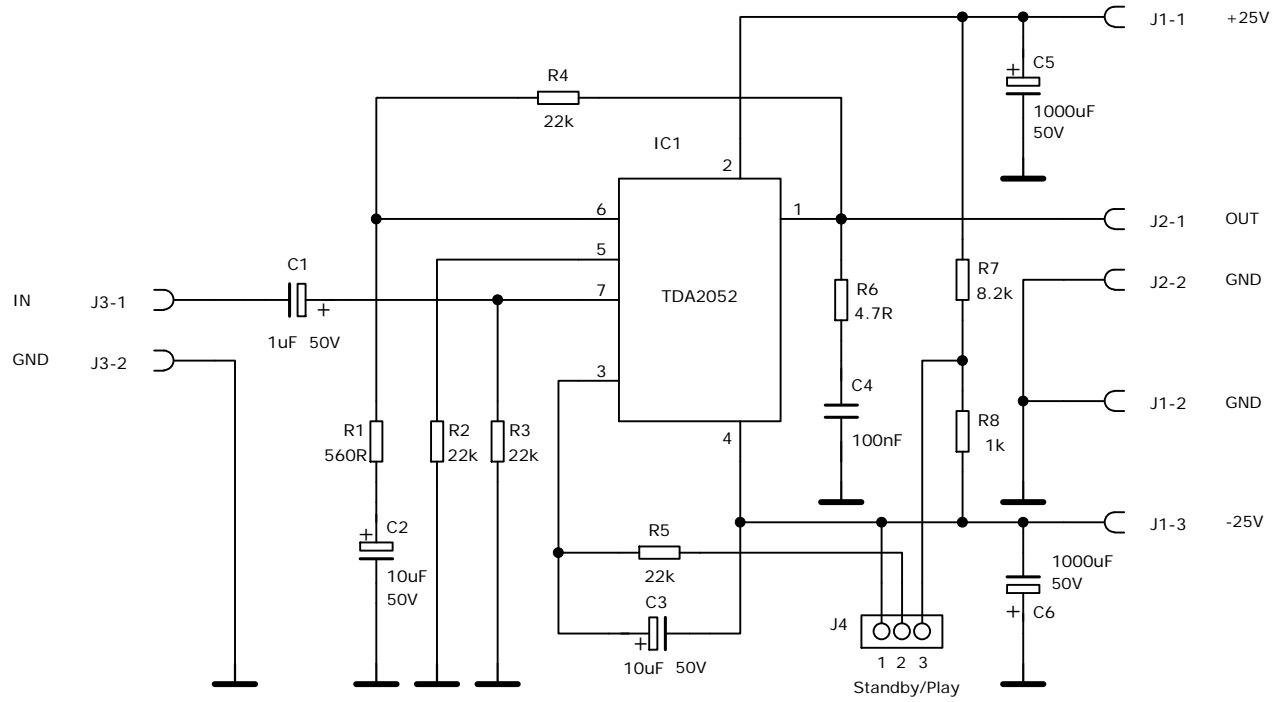

6

5

4

3

2

1

D

D

C

C

B

B

A

A

TietoPetri Oy

<http://www.tietopetri.fi>

DRAWN:	DATED:	TITLE:
PKo	23.03.2010	60W VAHVISTIN
CHECKED:	DATED: