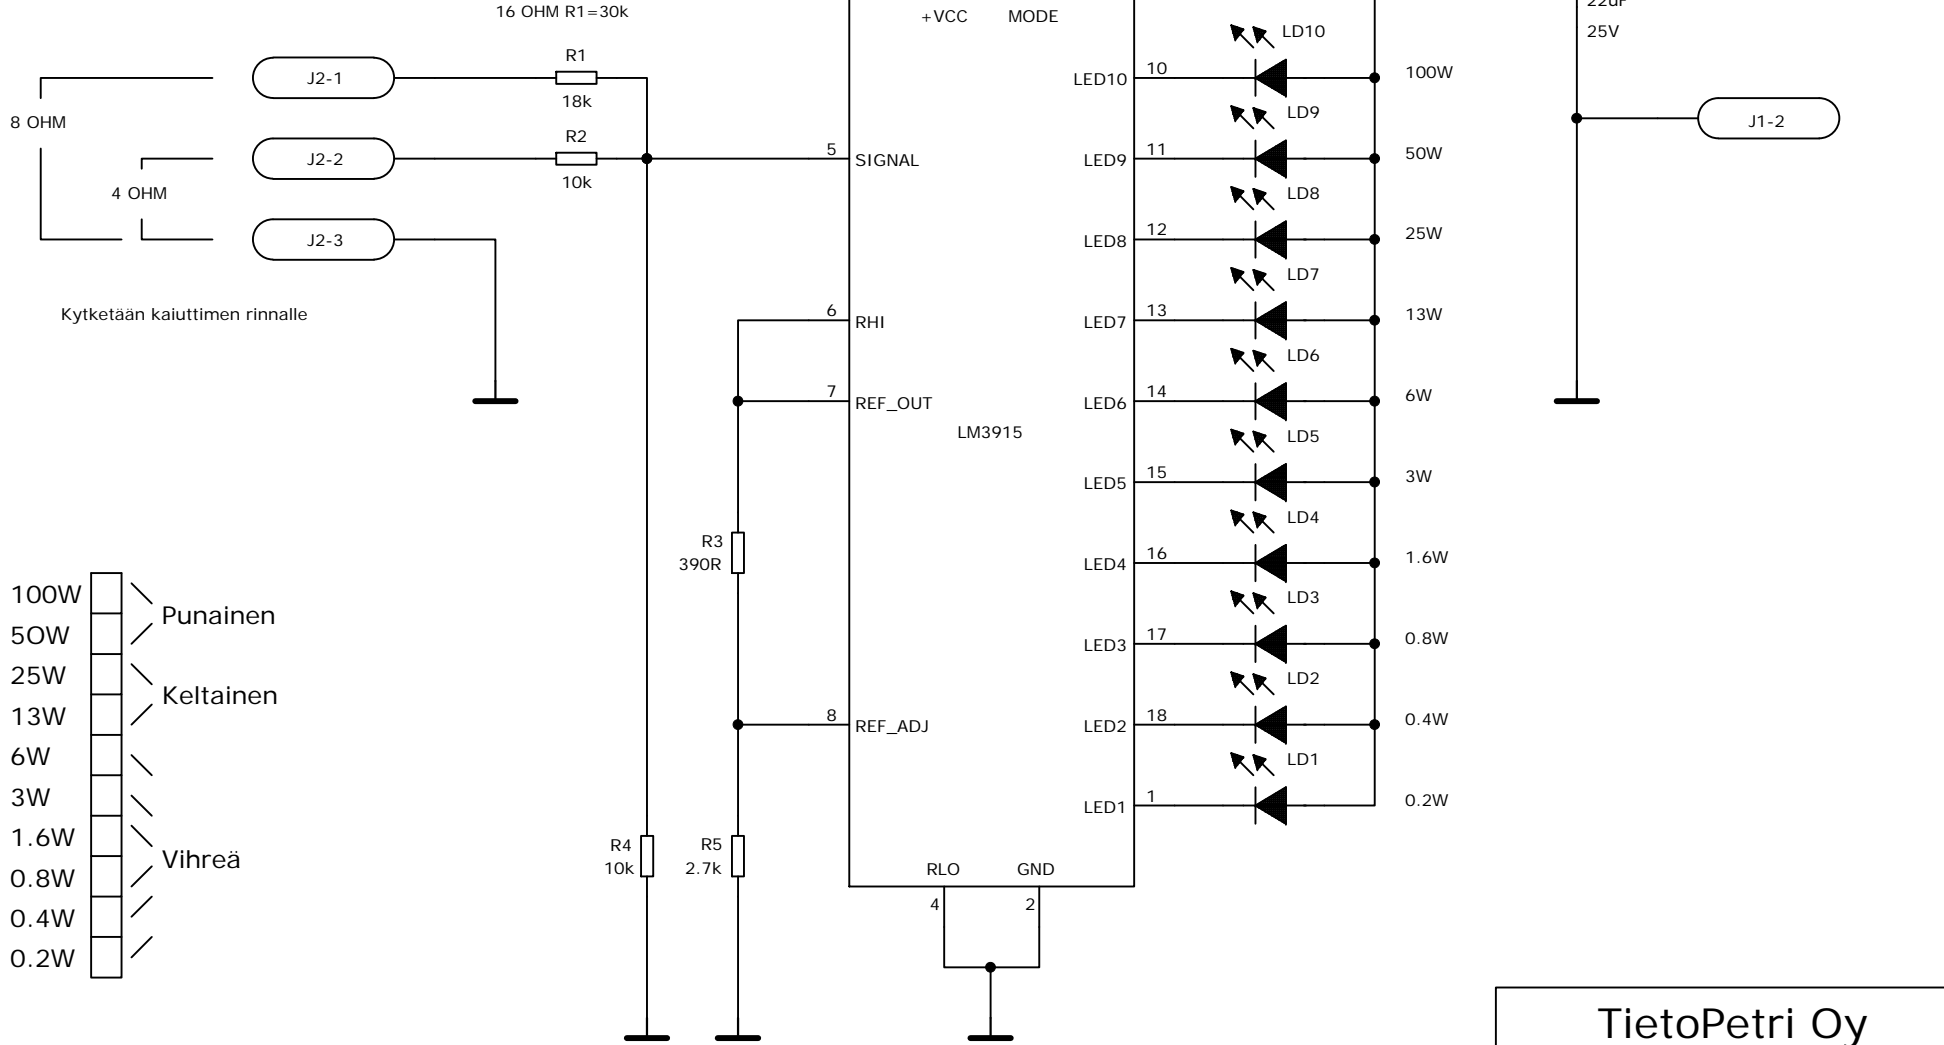

6

5

4

3

2

1

D

D

C

C

B

B

A

A

TietoPetri Oy

<http://www.tietopetri.fi>

DRAWN:	PKo	DATED:	01.12.2008
CHECKED:		DATED:	

TITLE:
TEHOMITTARI