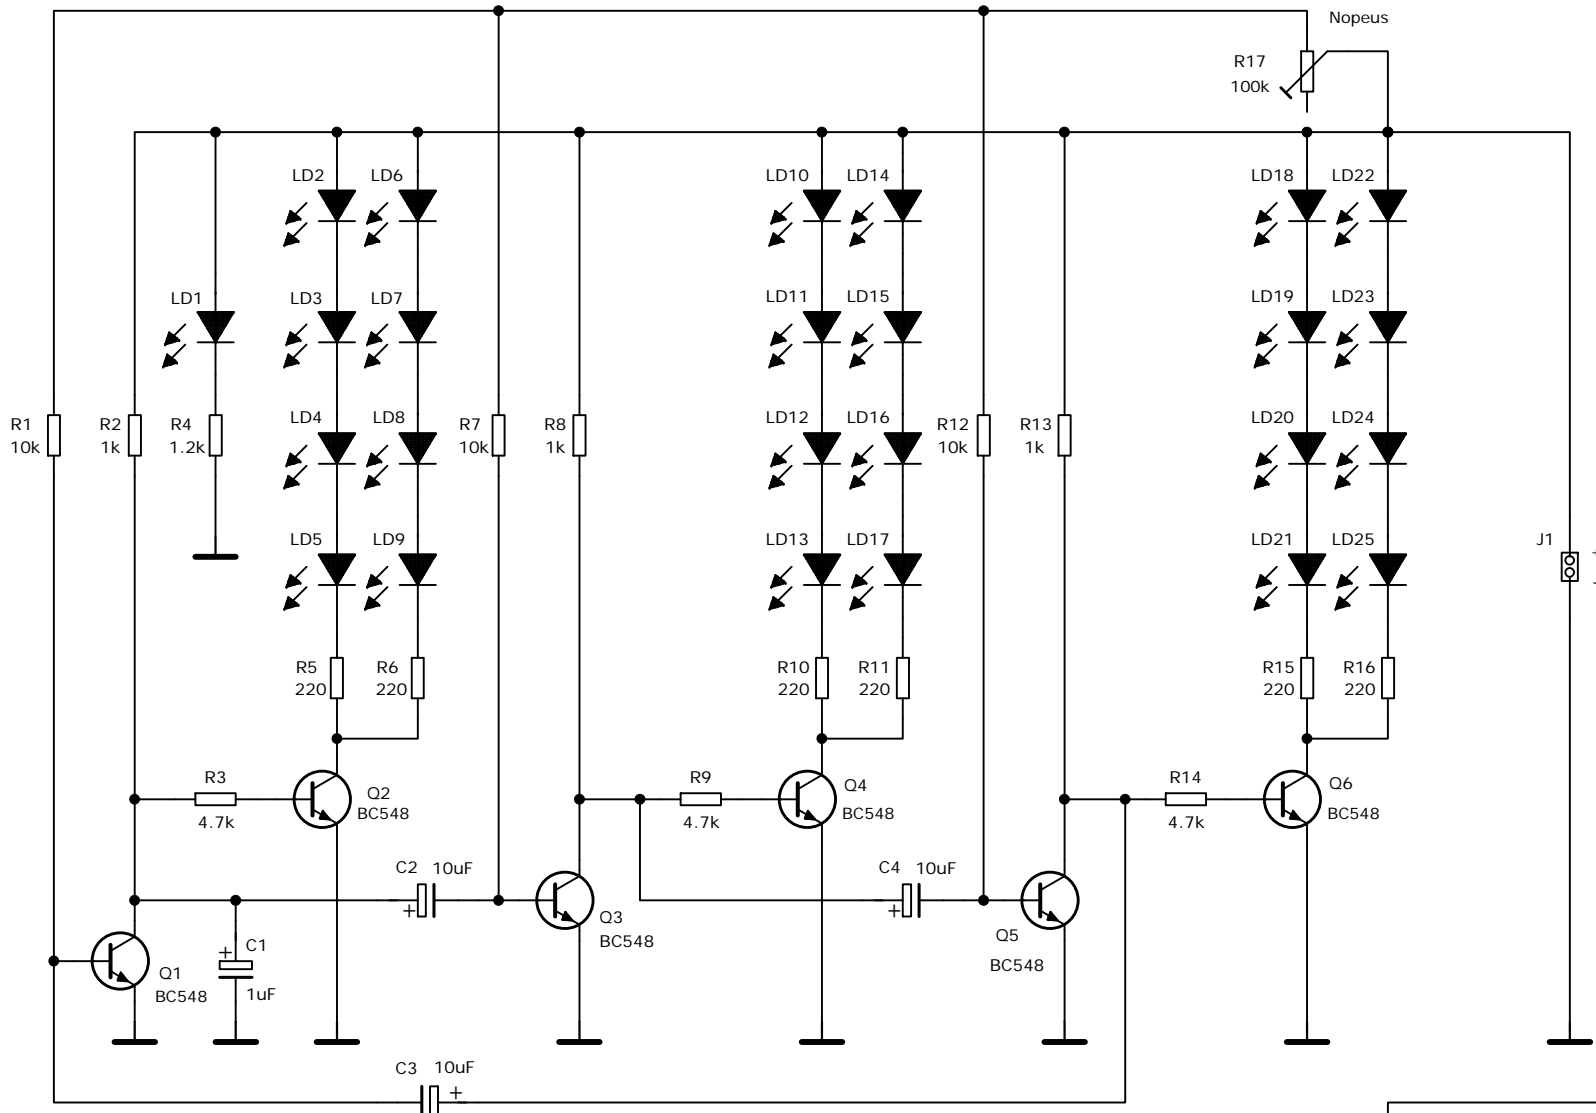

6

5

4

3

2

1

TietoPetri Oy

<http://www.tietopetri.fi>

DRAWN:	DATED:
PKo	01.02.2009
CHECKED:	DATED:

TITLE:

TUULIMYLLY